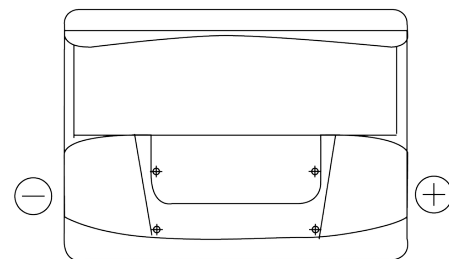

Product overview

Batteries for Cars

Excell EB620

Part number	EB620
Technology	Flooded
EAN/GTIN	3661024034531
Voltage	12 V
Capacity	62 Ah
CCA	540 A
Length	242 mm
Width	175 mm
Height	190 mm
Box size	L02
Polarity	ETN 0
Terminal Type	EN taper post
Hold Down	B13
Weights (subject of variation)	14.20 kg

Polarity

Terminal Type

Hold Down

Design, features and specifications are subject to change without notice. We disclaim any representation or warranty, express or implied, concerning the data or recommendations, and in no event shall be liable for any loss or damage claimed to have arisen as a result. Some products may not be available in your local market.