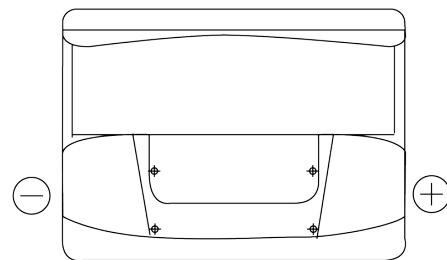

**Product overview**

Batteries for Cars

**Standard TC550**

Part number	TC550
Technology	Flooded
EAN/GTIN	3661024054805
Voltage	12 V
Capacity	55 Ah
CCA	460 A
Length	242 mm
Width	175 mm
Height	190 mm
Box size	L02
Polarity	ETN 0
Terminal Type	EN taper post
Hold Down	B13
Weights (subject of variation)	13.50 kg

**Polarity**

**Terminal Type**

Positive Terminal

Negative Terminal

**Hold Down**

Design, features and specifications are subject to change without notice. We disclaim any representation or warranty, express or implied, concerning the data or recommendations, and in no event shall be liable for any loss or damage claimed to have arisen as a result. Some products may not be available in your local market.