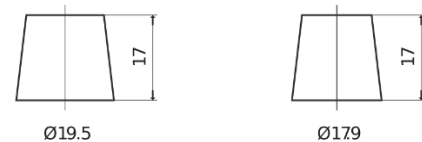

**Product overview**

Batteries for Cars

**Standard TC550**

Part number	TC550
Technology	Flooded
EAN/GTIN	3661024054805
Voltage	12 V
Capacity	55 Ah
CCA	460 A
Length	242 mm
Width	175 mm
Height	190 mm
Box size	L02
Polarity	ETN 0
Terminal Type	EN taper post
Hold Down	B13
Weights (subject of variation)	13.50 kg

**Polarity**

**Terminal Type**

Positive Terminal

Negative Terminal

**Hold Down**

Design, features and specifications are subject to change without notice. We disclaim any representation or warranty, express or implied, concerning the data or recommendations, and in no event shall be liable for any loss or damage claimed to have arisen as a result. Some products may not be available in your local market.