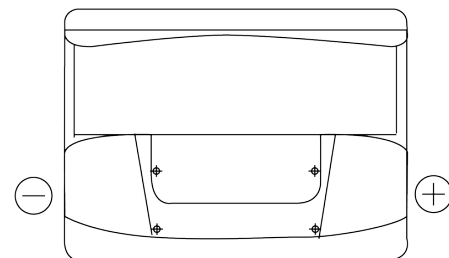

Product overview

Batteries for Cars

Classic EC550

Part number	EC550
Technology	Flooded
EAN/GTIN	3661024034807
Voltage	12 V
Capacity	55 Ah
CCA	460 A
Length	242 mm
Width	175 mm
Height	190 mm
Box size	L02
Polarity	ETN 0
Terminal Type	EN taper post
Hold Down	B13
Weights (subject of variation)	13.50 kg

Polarity

Terminal Type

Positive Terminal

Negative Terminal

Hold Down

Design, features and specifications are subject to change without notice. We disclaim any representation or warranty, express or implied, concerning the data or recommendations, and in no event shall be liable for any loss or damage claimed to have arisen as a result. Some products may not be available in your local market.