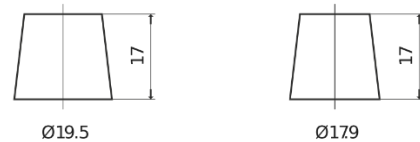

Product overview

Batteries for Cars

Standard CC550

Part number	CC550
Technology	Flooded
EAN/GTIN	3661024014809
Voltage	12 V
Capacity	55 Ah
CCA	460 A
Length	242 mm
Width	175 mm
Height	190 mm
Box size	L02
Polarity	ETN 0
Terminal Type	EN taper post
Hold Down	B13
Weights (subject of variation)	13.50 kg

Polarity

Terminal Type

Positive Terminal

Negative Terminal

Hold Down

Design, features and specifications are subject to change without notice. We disclaim any representation or warranty, express or implied, concerning the data or recommendations, and in no event shall be liable for any loss or damage claimed to have arisen as a result. Some products may not be available in your local market.