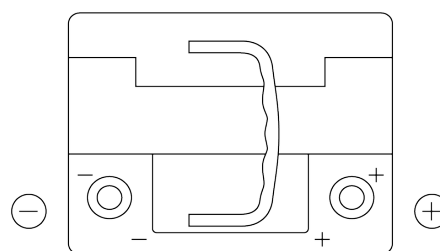

Product overview

Batteries for Cars

Premium EA530

Part number	EA530
Technology	Flooded
EAN/GTIN	3661024034203
Voltage	12 V
Capacity	53 Ah
CCA	540 A
Length	207 mm
Width	175 mm
Height	190 mm
Box size	L01
Polarity	ETN 0
Terminal Type	EN taper post
Hold Down	B13
Weights (subject of variation)	12.70 kg

Polarity

Terminal Type

Positive Terminal

Negative Terminal

Hold Down

Design, features and specifications are subject to change without notice. We disclaim any representation or warranty, express or implied, concerning the data or recommendations, and in no event shall be liable for any loss or damage claimed to have arisen as a result. Some products may not be available in your local market.