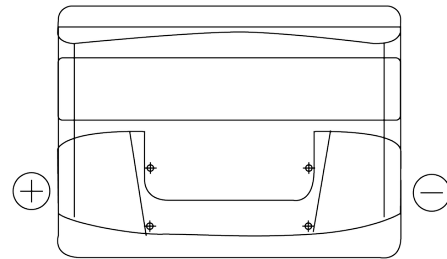

Batteries for Cars

Formula FB501

Part number	FB501
Technology	Flooded
EAN/GTIN	3661024044523
Voltage	12 V
Capacity	50 Ah
CCA	450 A
Length	207 mm
Width	175 mm
Height	190 mm
Box size	L01
Polarity	ETN 1
Terminal Type	EN taper post
Hold Down	B13
Weights (subject of variation)	12.20 kg

Polarity

Terminal Type

Positive Terminal

Negative Terminal

Hold Down

Design, features and specifications are subject to change without notice. We disclaim any representation or warranty, express or implied, concerning the data or recommendations, and in no event shall be liable for any loss or damage claimed to have arisen as a result. Some products may not be available in your local market.