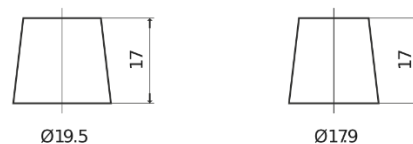

**Product overview**

Batteries for Cars

**Technica TB500**

Part number	TB500
Technology	Flooded
EAN/GTIN	3661024054515
Voltage	12 V
Capacity	50 Ah
CCA	450 A
Length	207 mm
Width	175 mm
Height	190 mm
Box size	L01
Polarity	ETN 0
Terminal Type	EN taper post
Hold Down	B13
Weights (subject of variation)	12.10 kg

**Polarity**

**Terminal Type**

Positive Terminal

Negative Terminal

**Hold Down**

Design, features and specifications are subject to change without notice. We disclaim any representation or warranty, express or implied, concerning the data or recommendations, and in no event shall be liable for any loss or damage claimed to have arisen as a result. Some products may not be available in your local market.