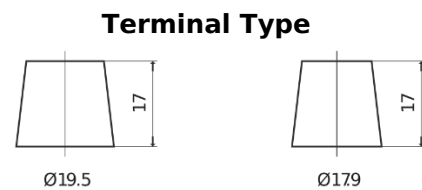

**Product overview**

Batteries for Trucks, Buses, Construction, Agriculture

**PowerPRO Agri&Construction FJ1723**

Part number	FJ1723
Technology	Flooded
EAN/GTIN	3661024046602
Voltage	12 V
Capacity	172.0 Ah
CCA	1390 A
Length	513 mm
Width	223 mm
Height	223 mm
Box size	D05
Polarity	ETN 3
Terminal Type	EN taper post
Hold Down	B0
Weights (subject of variation)	48.80 kg