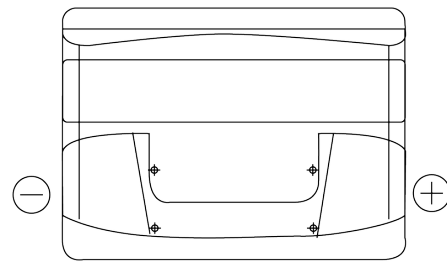

Product overview

Batteries for Cars

Formula FB500

Part number	FB500
Technology	Flooded
EAN/GTIN	3661024044516
Voltage	12 V
Capacity	50 Ah
CCA	450 A
Length	207 mm
Width	175 mm
Height	190 mm
Box size	L01
Polarity	ETN 0
Terminal Type	EN taper post
Hold Down	B13
Weights (subject of variation)	12.10 kg

Polarity

Terminal Type

Positive Terminal

Negative Terminal

Hold Down

Design, features and specifications are subject to change without notice. We disclaim any representation or warranty, express or implied, concerning the data or recommendations, and in no event shall be liable for any loss or damage claimed to have arisen as a result. Some products may not be available in your local market.