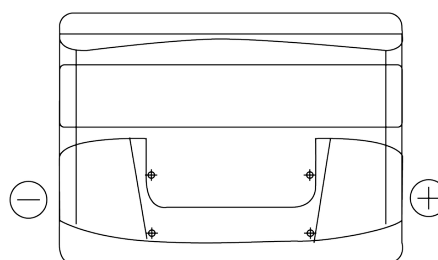

Product overview

Batteries for Cars

Excell EB500

| | |
|--------------------------------|---------------|
| Part number | EB500 |
| Technology | Flooded |
| EAN/GTIN | 3661024034517 |
| Voltage | 12 V |
| Capacity | 50 Ah |
| CCA | 450 A |
| Length | 207 mm |
| Width | 175 mm |
| Height | 190 mm |
| Box size | L01 |
| Polarity | ETN 0 |
| Terminal Type | EN taper post |
| Hold Down | B13 |
| Weights (subject of variation) | 12.10 kg |

Polarity

Terminal Type

Positive Terminal

Negative Terminal

Hold Down

Design, features and specifications are subject to change without notice. We disclaim any representation or warranty, express or implied, concerning the data or recommendations, and in no event shall be liable for any loss or damage claimed to have arisen as a result. Some products may not be available in your local market.