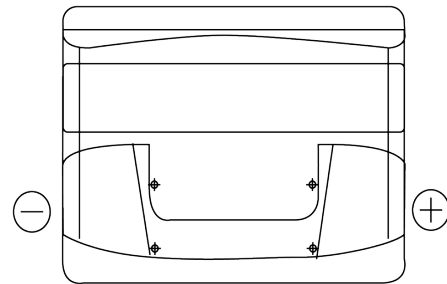

Product overview

Batteries for Cars

Standard CC440

Part number	CC440
Technology	Flooded
EAN/GTIN	3661024014786
Voltage	12 V
Capacity	44 Ah
CCA	360 A
Length	207 mm
Width	175 mm
Height	190 mm
Box size	L01
Polarity	ETN 0
Terminal Type	EN taper post
Hold Down	B13
Weights (subject of variation)	11.10 kg

Polarity

Terminal Type

Positive Terminal

Negative Terminal

Hold Down

Design, features and specifications are subject to change without notice. We disclaim any representation or warranty, express or implied, concerning the data or recommendations, and in no event shall be liable for any loss or damage claimed to have arisen as a result. Some products may not be available in your local market.