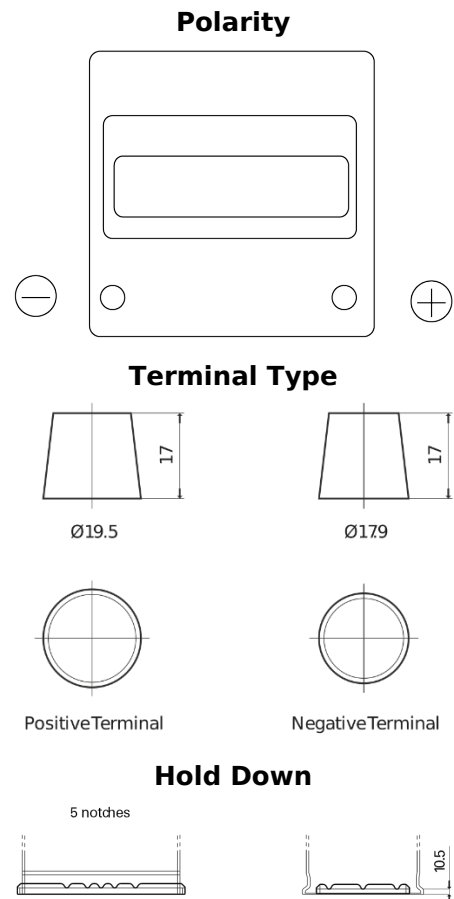

Product overview

Batteries for Cars

Technica TB440

| | |
|--------------------------------|---------------|
| Part number | TB440 |
| Technology | Flooded |
| EAN/GTIN | 3661024054508 |
| Voltage | 12 V |
| Capacity | 44 Ah |
| CCA | 400 A |
| Length | 175 mm |
| Width | 175 mm |
| Height | 190 mm |
| Box size | L00 |
| Polarity | ETN 0 |
| Terminal Type | EN taper post |
| Hold Down | B13 |
| Weights (subject of variation) | 10.70 kg |