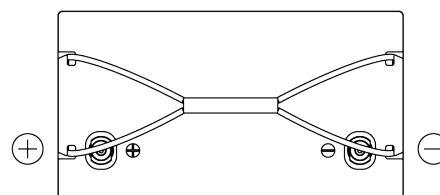

Product overview

Batteries for Marine and Leisure

Equipment Li-Ion EV1300/24

Part number	EV1300/24
Technology	Li-Ion
EAN/GTIN	3661024037693
Voltage	24 V
Capacity	50 Ah
Watt hour	1300 Wh
Length	307 mm
Width	170 mm
Height	216 mm
Box size	G77
Polarity	ETN 1
Terminal Type	Female M8
Hold Down	B0
Weights (subject of variation)	12.00 kg

Polarity

Terminal Type

Hold Down

Design, features and specifications are subject to change without notice. We disclaim any representation or warranty, express or implied, concerning the data or recommendations, and in no event shall be liable for any loss or damage claimed to have arisen as a result. Some products may not be available in your local market.