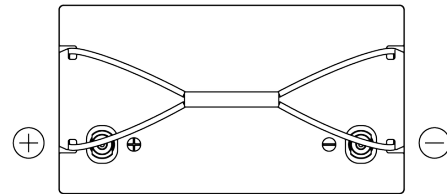

Product overview

Batteries for Marine and Leisure

Equipment Li-Ion EV1300/24

Part number	EV1300/24
Technology	Li-Ion
EAN/GTIN	3661024037693
Voltage	24 V
Capacity	50 Ah
Watt hour	1300 Wh
Length	307 mm
Width	170 mm
Height	216 mm
Box size	G77
Polarity	ETN 1
Terminal Type	Female M8
Hold Down	B0
Weights (subject of variation)	12.00 kg

Polarity

Terminal Type

Hold Down

Design, features and specifications are subject to change without notice. We disclaim any representation or warranty, express or implied, concerning the data or recommendations, and in no event shall be liable for any loss or damage claimed to have arisen as a result. Some products may not be available in your local market.