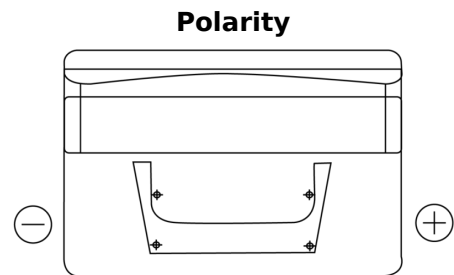

**Product overview**

Batteries for Cars

**Standard FC652**

Part number	FC652
Technology	Flooded
EAN/GTIN	3661024044868
Voltage	12 V
Capacity	65.0 Ah
CCA	540 A
Length	278 mm
Width	175 mm
Height	175 mm
Box size	LB3
Polarity	ETN 0
Terminal Type	EN taper post
Hold Down	B13
Weights (subject of variation)	14.50 kg