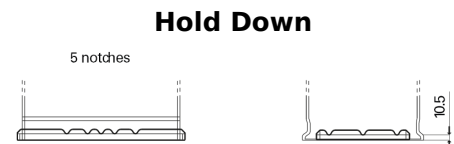

**Product overview**

Batteries for Cars

**Standard FC652**

Part number	FC652
Technology	Flooded
EAN/GTIN	3661024044868
Voltage	12 V
Capacity	65.0 Ah
CCA	540 A
Length	278 mm
Width	175 mm
Height	175 mm
Box size	LB3
Polarity	ETN 0
Terminal Type	EN taper post
Hold Down	B13
Weights (subject of variation)	14.50 kg