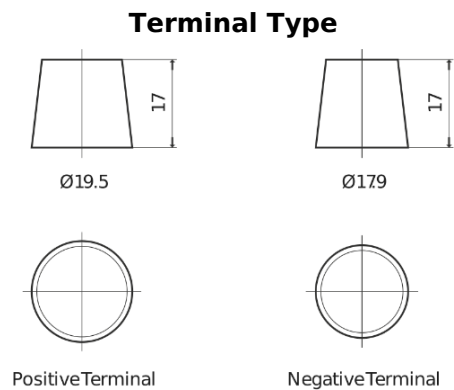

**Product overview**

Batteries for Cars

**Standard FC652**

Part number	FC652
Technology	Flooded
EAN/GTIN	3661024044868
Voltage	12 V
Capacity	65.0 Ah
CCA	540 A
Length	278 mm
Width	175 mm
Height	175 mm
Box size	LB3
Polarity	ETN 0
Terminal Type	EN taper post
Hold Down	B13
Weights (subject of variation)	14.50 kg