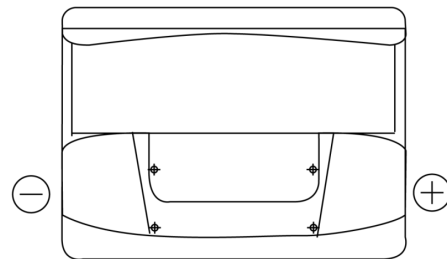

Product overview

Batteries for Cars

Standard FC550

Part number	FC550
Technology	Flooded
EAN/GTIN	3661024044806
Voltage	12 V
Capacity	55.0 Ah
CCA	460 A
Length	242 mm
Width	175 mm
Height	190 mm
Box size	L02
Polarity	ETN 0
Terminal Type	EN taper post
Hold Down	B13
Weights (subject of variation)	13.50 kg

Polarity

Terminal Type

Positive Terminal

Negative Terminal

Hold Down

Design, features and specifications are subject to change without notice. We disclaim any representation or warranty, express or implied, concerning the data or recommendations, and in no event shall be liable for any loss or damage claimed to have arisen as a result. Some products may not be available in your local market.