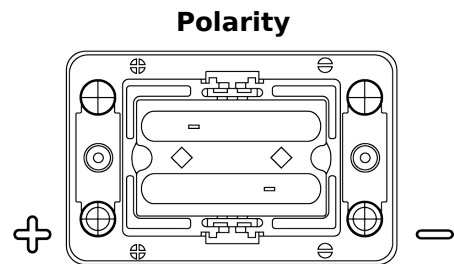

Product overview

Batteries for Marine and Leisure

Start AGM EM1000

Part number	EM1000
Technology	AGM
EAN/GTIN	3661024036023
Voltage	12 V
Capacity	50 Ah
CCA	800 A
MCA	1000
Length	260 mm
Width	173 mm
Height	206 mm
Box size	G34
Polarity	ETN 1
Terminal Type	SAE M 3/8" - 5/16" taper&stud
Hold Down	B7
Weights (subject of variation)	17.90 kg