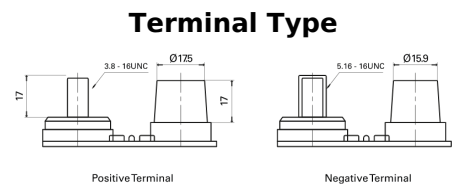

Product overview

Batteries for Marine and Leisure

Start AGM EM1000

Part number	EM1000
Technology	AGM
EAN/GTIN	3661024036023
Voltage	12 V
Capacity	50 Ah
CCA	800 A
MCA	1000
Length	260 mm
Width	173 mm
Height	206 mm
Box size	G34
Polarity	ETN 1
Terminal Type	SAE M 3/8" - 5/16" taper&stud
Hold Down	B7
Weights (subject of variation)	17.90 kg