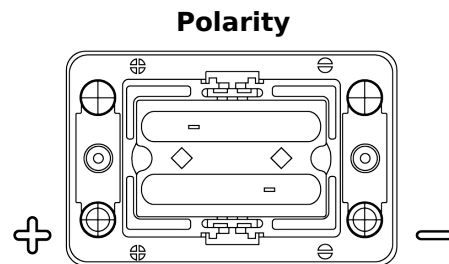

Product overview

Batteries for Marine and Leisure

Start AGM EM1000

Part number	EM1000
Technology	AGM
EAN/GTIN	3661024036023
Voltage	12 V
Capacity	50 Ah
CCA	800 A
MCA	1000
Length	260 mm
Width	173 mm
Height	206 mm
Box size	G34
Polarity	ETN 1
Terminal Type	SAE M 3/8"- 5/16" taper&stud
Hold Down	B7
Weights (subject of variation)	17.90 kg