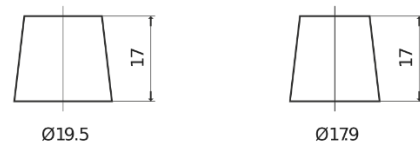

**Product overview**

Batteries for Cars

**Formula FB954**

Part number	FB954
Technology	Flooded
EAN/GTIN	3661024044455
Voltage	12 V
Capacity	95.0 Ah
CCA	760 A
Length	306 mm
Width	173 mm
Height	222 mm
Box size	D31
Polarity	ETN 0
Terminal Type	EN taper post
Hold Down	Korean B1
Weights (subject of variation)	20.60 kg

**Polarity**

**Terminal Type**

Positive Terminal

Negative Terminal

**Hold Down**

Design, features and specifications are subject to change without notice. We disclaim any representation or warranty, express or implied, concerning the data or recommendations, and in no event shall be liable for any loss or damage claimed to have arisen as a result. Some products may not be available in your local market.