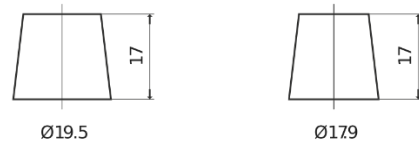

**Product overview**

Batteries for Cars

**Formula FB800**

Part number	FB800
Technology	Flooded
EAN/GTIN	3661024046244
Voltage	12 V
Capacity	80.0 Ah
CCA	640 A
Length	315 mm
Width	175 mm
Height	190 mm
Box size	L04
Polarity	ETN 0
Terminal Type	EN taper post
Hold Down	B13
Weights (subject of variation)	19.00 kg

**Polarity**

**Terminal Type**

Positive Terminal

Negative Terminal

**Hold Down**

Design, features and specifications are subject to change without notice. We disclaim any representation or warranty, express or implied, concerning the data or recommendations, and in no event shall be liable for any loss or damage claimed to have arisen as a result. Some products may not be available in your local market.