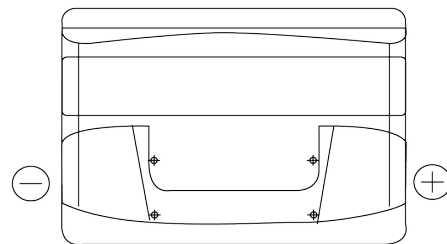

**Product overview**

Batteries for Cars

**Formula FB800**

Part number	FB800
Technology	Flooded
EAN/GTIN	3661024046244
Voltage	12 V
Capacity	80.0 Ah
CCA	640 A
Length	315 mm
Width	175 mm
Height	190 mm
Box size	L04
Polarity	ETN 0
Terminal Type	EN taper post
Hold Down	B13
Weights (subject of variation)	19.00 kg

**Polarity**

**Terminal Type**

Positive Terminal

Negative Terminal

**Hold Down**

Design, features and specifications are subject to change without notice. We disclaim any representation or warranty, express or implied, concerning the data or recommendations, and in no event shall be liable for any loss or damage claimed to have arisen as a result. Some products may not be available in your local market.