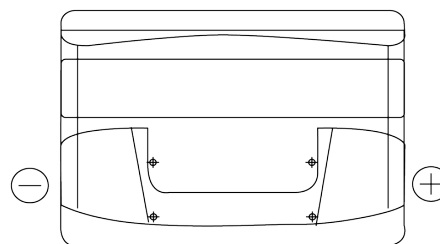

Product overview

Batteries for Cars

Formula FB740

Part number	FB740
Technology	Flooded
EAN/GTIN	3661024044554
Voltage	12 V
Capacity	74.0 Ah
CCA	680 A
Length	278 mm
Width	175 mm
Height	190 mm
Box size	L03
Polarity	ETN 0
Terminal Type	EN taper post
Hold Down	B13
Weights (subject of variation)	16.60 kg

Polarity

Terminal Type

Positive Terminal

Negative Terminal

Hold Down

Design, features and specifications are subject to change without notice. We disclaim any representation or warranty, express or implied, concerning the data or recommendations, and in no event shall be liable for any loss or damage claimed to have arisen as a result. Some products may not be available in your local market.