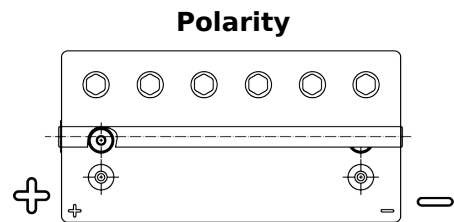

Product overview

Batteries for Marine and Leisure

Start AGM EM960

Part number	EM960
Technology	AGM
EAN/GTIN	3661024036016
Voltage	12 V
Capacity	100 Ah
CCA	800 A
MCA	960
Length	330 mm
Width	173 mm
Height	240 mm
Box size	G31
Polarity	ETN 1
Terminal Type	SAE M 3/8" taper&stud
Hold Down	B0
Weights (subject of variation)	31.00 kg