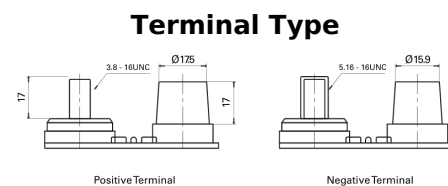

Product overview

Batteries for Marine and Leisure

Dual AGM EP900

Part number	EP900
Technology	AGM
EAN/GTIN	3661024035965
Voltage	12 V
Capacity	100 Ah
CCA	800 A
Watt hour	900 Wh
Length	330 mm
Width	173 mm
Height	240 mm
Box size	G31
Polarity	ETN 1
Terminal Type	SAE M 3/8"- 5/16" taper&stud
Hold Down	B0
Weights (subject of variation)	31.00 kg