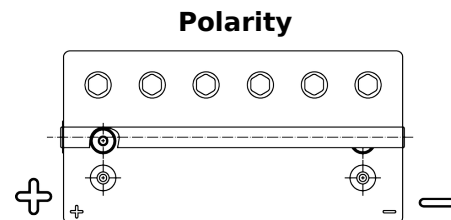

Product overview

Batteries for Marine and Leisure

Dual AGM EP900

Part number	EP900
Technology	AGM
EAN/GTIN	3661024035965
Voltage	12 V
Capacity	100 Ah
CCA	800 A
Watt hour	900 Wh
Length	330 mm
Width	173 mm
Height	240 mm
Box size	G31
Polarity	ETN 1
Terminal Type	SAE M 3/8"- 5/16" taper&stud
Hold Down	B0
Weights (subject of variation)	31.00 kg