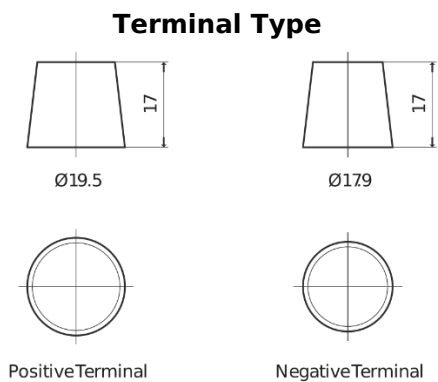

**Product overview**

Batteries for Cars

**Formula FB705**

|                                |               |
|--------------------------------|---------------|
| Part number                    | FB705         |
| Technology                     | Flooded       |
| EAN/GTIN                       | 3661024044448 |
| Voltage                        | 12 V          |
| Capacity                       | 70.0 Ah       |
| CCA                            | 540 A         |
| Length                         | 270 mm        |
| Width                          | 173 mm        |
| Height                         | 222 mm        |
| Box size                       | D26           |
| Polarity                       | ETN 1         |
| Terminal Type                  | EN taper post |
| Hold Down                      | Korean B1+B6  |
| Weights (subject of variation) | 16.10 kg      |