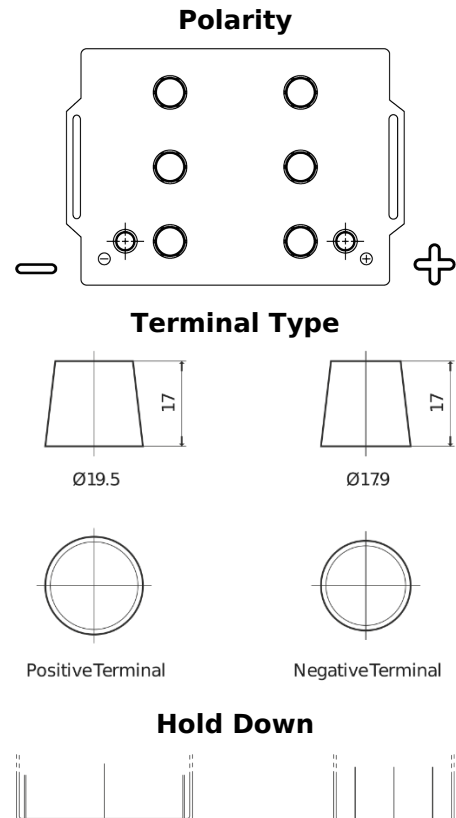

**Product overview**

Batteries for Trucks, Buses, Construction, Agriculture

**StartPRO TG145A**

Part number	TG145A
Technology	Flooded
EAN/GTIN	3661024055550
Voltage	12 V
Capacity	145 Ah
CCA	1000 A
Length	360 mm
Width	253 mm
Height	240 mm
Box size	F21
Polarity	ETN 6
Terminal Type	EN taper post
Hold Down	B0
Weights (subject of variation)	38.10 kg