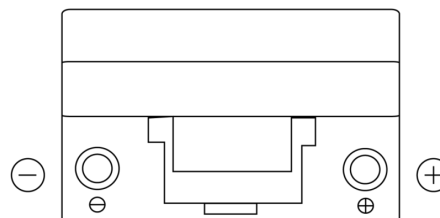

Product overview

Batteries for Cars

Formula FB704

Part number	FB704
Technology	Flooded
EAN/GTIN	3661024044431
Voltage	12 V
Capacity	70.0 Ah
CCA	540 A
Length	270 mm
Width	173 mm
Height	222 mm
Box size	D26
Polarity	ETN 0
Terminal Type	EN taper post
Hold Down	Korean B1+B6
Weights (subject of variation)	16.10 kg

Polarity

Terminal Type

Hold Down

Design, features and specifications are subject to change without notice. We disclaim any representation or warranty, express or implied, concerning the data or recommendations, and in no event shall be liable for any loss or damage claimed to have arisen as a result. Some products may not be available in your local market.