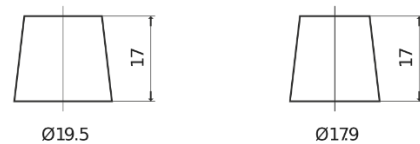

Product overview

Batteries for Cars

Formula FB621

Part number	FB621
Technology	Flooded
EAN/GTIN	3661024044547
Voltage	12 V
Capacity	62.0 Ah
CCA	540 A
Length	242 mm
Width	175 mm
Height	190 mm
Box size	L02
Polarity	ETN 1
Terminal Type	EN taper post
Hold Down	B13
Weights (subject of variation)	14.20 kg

Polarity

Terminal Type

Positive Terminal

Negative Terminal

Hold Down

Design, features and specifications are subject to change without notice. We disclaim any representation or warranty, express or implied, concerning the data or recommendations, and in no event shall be liable for any loss or damage claimed to have arisen as a result. Some products may not be available in your local market.