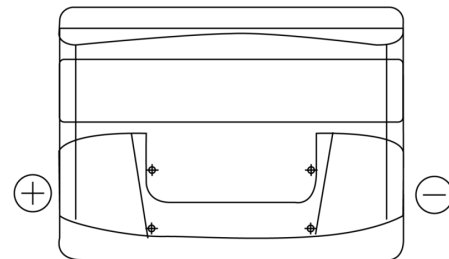

Product overview

Batteries for Cars

Formula FB621

Part number	FB621
Technology	Flooded
EAN/GTIN	3661024044547
Voltage	12 V
Capacity	62.0 Ah
CCA	540 A
Length	242 mm
Width	175 mm
Height	190 mm
Box size	L02
Polarity	ETN 1
Terminal Type	EN taper post
Hold Down	B13
Weights (subject of variation)	14.20 kg

Polarity

Terminal Type

Positive Terminal Negative Terminal

Hold Down

Design, features and specifications are subject to change without notice. We disclaim any representation or warranty, express or implied, concerning the data or recommendations, and in no event shall be liable for any loss or damage claimed to have arisen as a result. Some products may not be available in your local market.