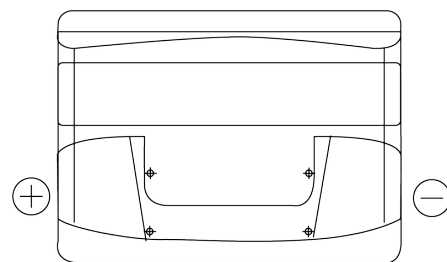

Product overview

Batteries for Cars

Formula FB621

Part number	FB621
Technology	Flooded
EAN/GTIN	3661024044547
Voltage	12 V
Capacity	62.0 Ah
CCA	540 A
Length	242 mm
Width	175 mm
Height	190 mm
Box size	L02
Polarity	ETN 1
Terminal Type	EN taper post
Hold Down	B13
Weights (subject of variation)	14.20 kg

Polarity

Terminal Type

Positive Terminal

Negative Terminal

Hold Down

Design, features and specifications are subject to change without notice. We disclaim any representation or warranty, express or implied, concerning the data or recommendations, and in no event shall be liable for any loss or damage claimed to have arisen as a result. Some products may not be available in your local market.