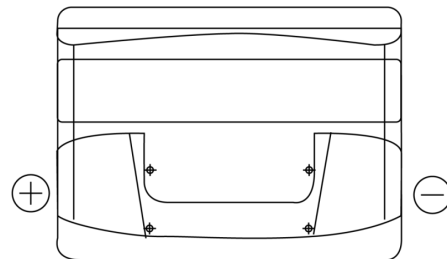

Product overview

Batteries for Cars

Formula FB621

Part number	FB621
Technology	Flooded
EAN/GTIN	3661024044547
Voltage	12 V
Capacity	62.0 Ah
CCA	540 A
Length	242 mm
Width	175 mm
Height	190 mm
Box size	L02
Polarity	ETN 1
Terminal Type	EN taper post
Hold Down	B13
Weights (subject of variation)	14.20 kg

Polarity

Terminal Type

Positive Terminal

Negative Terminal

Hold Down

Design, features and specifications are subject to change without notice. We disclaim any representation or warranty, express or implied, concerning the data or recommendations, and in no event shall be liable for any loss or damage claimed to have arisen as a result. Some products may not be available in your local market.