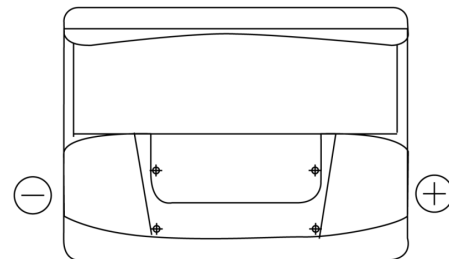

Product overview

Batteries for Cars

Formula FB620

Part number	FB620
Technology	Flooded
EAN/GTIN	3661024044530
Voltage	12 V
Capacity	62.0 Ah
CCA	540 A
Length	242 mm
Width	175 mm
Height	190 mm
Box size	L02
Polarity	ETN 0
Terminal Type	EN taper post
Hold Down	B13
Weights (subject of variation)	14.20 kg

Polarity

Terminal Type

Positive Terminal

Negative Terminal

Hold Down

Design, features and specifications are subject to change without notice. We disclaim any representation or warranty, express or implied, concerning the data or recommendations, and in no event shall be liable for any loss or damage claimed to have arisen as a result. Some products may not be available in your local market.