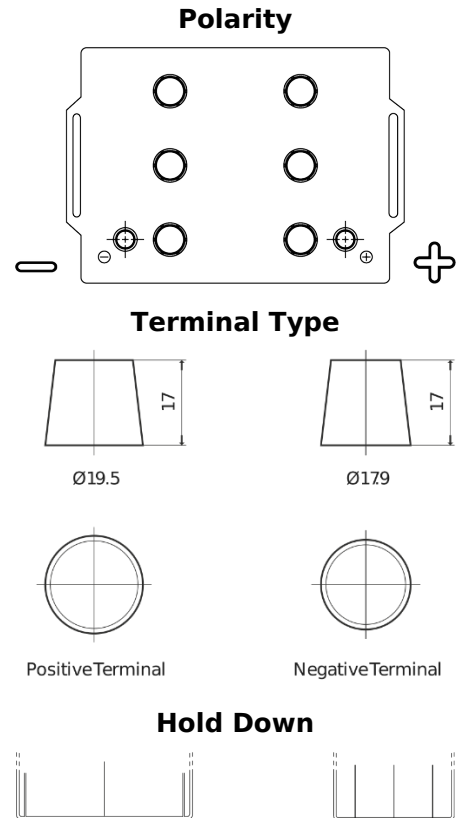

Product overview

Batteries for Trucks, Buses, Construction, Agriculture

StartPRO EG145A

Part number	EG145A
Technology	Flooded
EAN/GTIN	3661024035552
Voltage	12 V
Capacity	145 Ah
CCA	1000 A
Length	360 mm
Width	253 mm
Height	240 mm
Box size	F21
Polarity	ETN 6
Terminal Type	EN taper post
Hold Down	B0
Weights (subject of variation)	38.10 kg