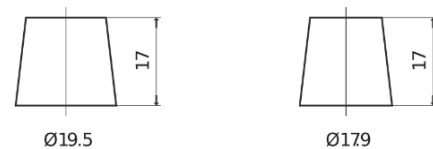

**Product overview**

Batteries for Cars

**Formula FB605**

Part number	FB605
Technology	Flooded
EAN/GTIN	3661024044424
Voltage	12 V
Capacity	60.0 Ah
CCA	480 A
Length	230 mm
Width	173 mm
Height	222 mm
Box size	D23
Polarity	ETN 1
Terminal Type	EN taper post
Hold Down	Korean B1
Weights (subject of variation)	14.60 kg

**Polarity**

**Terminal Type**

Positive Terminal

Negative Terminal

**Hold Down**

Design, features and specifications are subject to change without notice. We disclaim any representation or warranty, express or implied, concerning the data or recommendations, and in no event shall be liable for any loss or damage claimed to have arisen as a result. Some products may not be available in your local market.