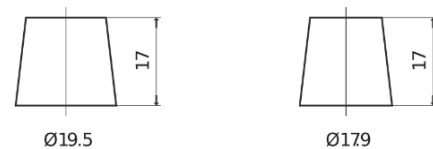

Terminal Type