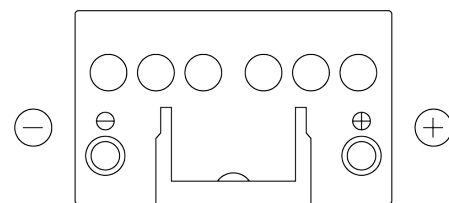

Product overview

Batteries for Cars

Technica TB450

Part number	TB450
Technology	Flooded
EAN/GTIN	3661024054492
Voltage	12 V
Capacity	45 Ah
CCA	330 A
Length	220 mm
Width	135 mm
Height	225 mm
Box size	E02
Polarity	ETN 0
Terminal Type	EN taper post
Hold Down	B1
Weights (subject of variation)	12.50 kg

Polarity

Terminal Type

Positive Terminal

Negative Terminal

Hold Down

Design, features and specifications are subject to change without notice. We disclaim any representation or warranty, express or implied, concerning the data or recommendations, and in no event shall be liable for any loss or damage claimed to have arisen as a result. Some products may not be available in your local market.