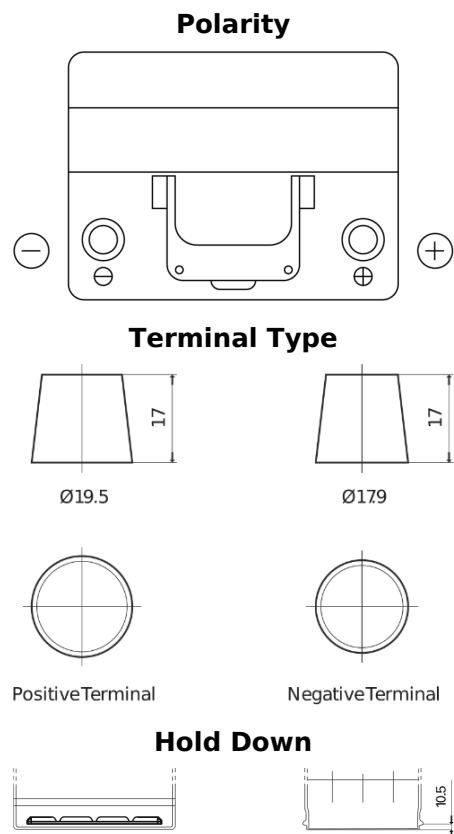

Product overview

Batteries for Cars

Formula FB604

Part number	FB604
Technology	Flooded
EAN/GTIN	3661024044417
Voltage	12 V
Capacity	60.0 Ah
CCA	480 A
Length	230 mm
Width	173 mm
Height	222 mm
Box size	D23
Polarity	ETN 0
Terminal Type	EN taper post
Hold Down	Korean B1
Weights (subject of variation)	14.60 kg