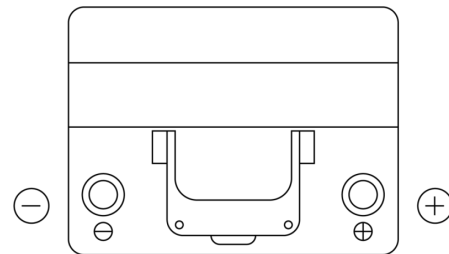

Product overview

Batteries for Cars

Formula FB604

Part number	FB604
Technology	Flooded
EAN/GTIN	3661024044417
Voltage	12 V
Capacity	60.0 Ah
CCA	480 A
Length	230 mm
Width	173 mm
Height	222 mm
Box size	D23
Polarity	ETN 0
Terminal Type	EN taper post
Hold Down	Korean B1
Weights (subject of variation)	14.60 kg

Polarity

Terminal Type

Hold Down

Design, features and specifications are subject to change without notice. We disclaim any representation or warranty, express or implied, concerning the data or recommendations, and in no event shall be liable for any loss or damage claimed to have arisen as a result. Some products may not be available in your local market.