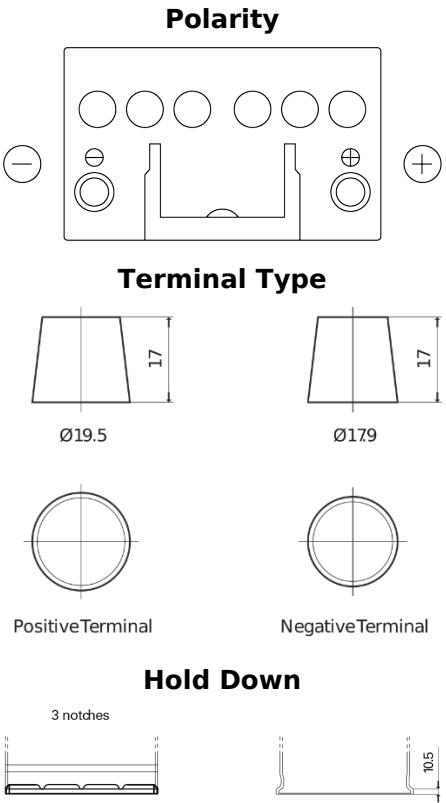

Product overview

Batteries for Cars

Formula FB450

Part number	FB450
Technology	Flooded
EAN/GTIN	3661024044493
Voltage	12 V
Capacity	45 Ah
CCA	330 A
Length	220 mm
Width	135 mm
Height	225 mm
Box size	E02
Polarity	ETN 0
Terminal Type	EN taper post
Hold Down	B1
Weights (subject of variation)	12.50 kg