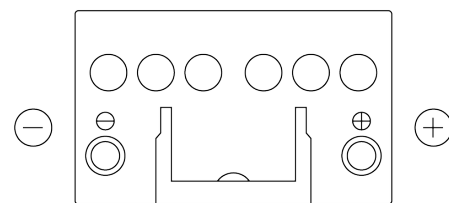

Product overview

Batteries for Cars

Formula FB450

Part number	FB450
Technology	Flooded
EAN/GTIN	3661024044493
Voltage	12 V
Capacity	45 Ah
CCA	330 A
Length	220 mm
Width	135 mm
Height	225 mm
Box size	E02
Polarity	ETN 0
Terminal Type	EN taper post
Hold Down	B1
Weights (subject of variation)	12.50 kg

Polarity

Terminal Type

Positive Terminal

Negative Terminal

Hold Down

Design, features and specifications are subject to change without notice. We disclaim any representation or warranty, express or implied, concerning the data or recommendations, and in no event shall be liable for any loss or damage claimed to have arisen as a result. Some products may not be available in your local market.