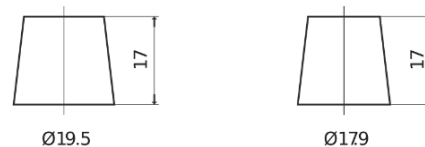

Product overview

Batteries for Cars

Formula FB602

Part number	FB602
Technology	Flooded
EAN/GTIN	3661024044639
Voltage	12 V
Capacity	60.0 Ah
CCA	540 A
Length	242 mm
Width	175 mm
Height	175 mm
Box size	LB2
Polarity	ETN 0
Terminal Type	EN taper post
Hold Down	B13
Weights (subject of variation)	12.90 kg

Polarity

Terminal Type

Positive Terminal

Negative Terminal

Hold Down

Design, features and specifications are subject to change without notice. We disclaim any representation or warranty, express or implied, concerning the data or recommendations, and in no event shall be liable for any loss or damage claimed to have arisen as a result. Some products may not be available in your local market.