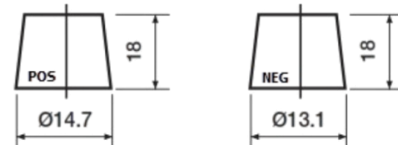

Product overview

Batteries for Cars

Premium EA456

Part number	EA456
Technology	Flooded
EAN/GTIN	3661024034128
Voltage	12 V
Capacity	45 Ah
CCA	390 A
Length	237 mm
Width	127 mm
Height	227 mm
Box size	B24
Polarity	ETN 0
Terminal Type	From JIS to EN (Ring adapter)
Hold Down	B1
Weights (subject of variation)	11.80 kg

Polarity

Terminal Type

Remove T1 adapter for T3

Hold Down

Design, features and specifications are subject to change without notice. We disclaim any representation or warranty, express or implied, concerning the data or recommendations, and in no event shall be liable for any loss or damage claimed to have arisen as a result. Some products may not be available in your local market.