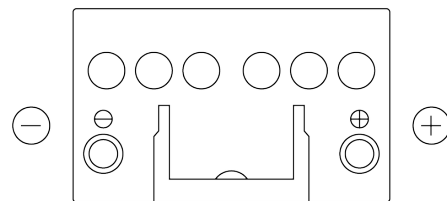

Product overview

Batteries for Cars

Excell EB450

Part number	EB450
Technology	Flooded
EAN/GTIN	3661024034494
Voltage	12 V
Capacity	45 Ah
CCA	330 A
Length	220 mm
Width	135 mm
Height	225 mm
Box size	E02
Polarity	ETN 0
Terminal Type	EN taper post
Hold Down	B1
Weights (subject of variation)	12.50 kg

Polarity

Terminal Type

Positive Terminal

Negative Terminal

Hold Down

Design, features and specifications are subject to change without notice. We disclaim any representation or warranty, express or implied, concerning the data or recommendations, and in no event shall be liable for any loss or damage claimed to have arisen as a result. Some products may not be available in your local market.