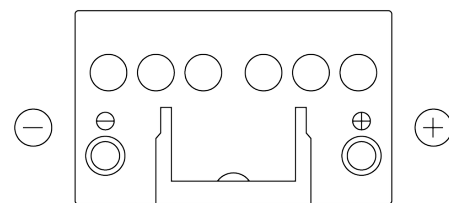

Product overview

Batteries for Cars

Plus CB450

Part number	CB450
Technology	Flooded
EAN/GTIN	3661024014496
Voltage	12 V
Capacity	45 Ah
CCA	330 A
Length	220 mm
Width	135 mm
Height	225 mm
Box size	E02
Polarity	ETN 0
Terminal Type	EN taper post
Hold Down	B1
Weights (subject of variation)	12.50 kg

Polarity

Terminal Type

Hold Down

Design, features and specifications are subject to change without notice. We disclaim any representation or warranty, express or implied, concerning the data or recommendations, and in no event shall be liable for any loss or damage claimed to have arisen as a result. Some products may not be available in your local market.