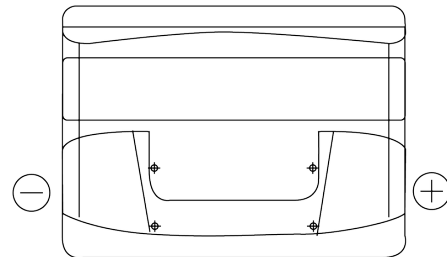

Batteries for Cars

Formula FB500

Part number	FB500
Technology	Flooded
EAN/GTIN	3661024044516
Voltage	12 V
Capacity	50.0 Ah
CCA	450 A
Length	207 mm
Width	175 mm
Height	190 mm
Box size	L01
Polarity	ETN 0
Terminal Type	EN taper post
Hold Down	B13
Weights (subject of variation)	12.20 kg

Polarity

Terminal Type

Hold Down

Design, features and specifications are subject to change without notice. We disclaim any representation or warranty, express or implied, concerning the data or recommendations, and in no event shall be liable for any loss or damage claimed to have arisen as a result. Some products may not be available in your local market.