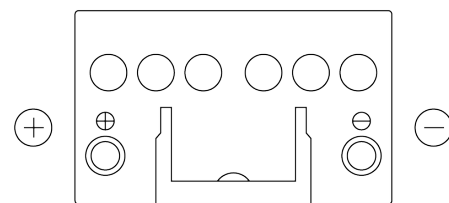

Product overview

Batteries for Cars

Technica TB451

Part number	TB451
Technology	Flooded
EAN/GTIN	3661024054485
Voltage	12 V
Capacity	45 Ah
CCA	330 A
Length	220 mm
Width	135 mm
Height	225 mm
Box size	E02
Polarity	ETN 1
Terminal Type	EN taper post
Hold Down	B1
Weights (subject of variation)	12.50 kg

Polarity

Terminal Type

Positive Terminal

Negative Terminal

Hold Down

Design, features and specifications are subject to change without notice. We disclaim any representation or warranty, express or implied, concerning the data or recommendations, and in no event shall be liable for any loss or damage claimed to have arisen as a result. Some products may not be available in your local market.