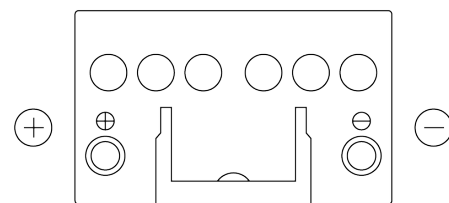

Product overview

Batteries for Cars

Formula FB451

Part number	FB451
Technology	Flooded
EAN/GTIN	3661024044486
Voltage	12 V
Capacity	45 Ah
CCA	330 A
Length	220 mm
Width	135 mm
Height	225 mm
Box size	E02
Polarity	ETN 1
Terminal Type	EN taper post
Hold Down	B1
Weights (subject of variation)	12.50 kg

Polarity

Terminal Type

Hold Down

Design, features and specifications are subject to change without notice. We disclaim any representation or warranty, express or implied, concerning the data or recommendations, and in no event shall be liable for any loss or damage claimed to have arisen as a result. Some products may not be available in your local market.