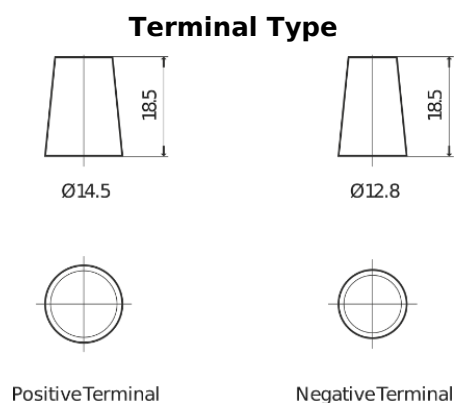

Product overview

Batteries for Cars

Formula FB457

Part number	FB457
Technology	Flooded
EAN/GTIN	3661024044363
Voltage	12 V
Capacity	45.0 Ah
CCA	330 A
Length	237 mm
Width	127 mm
Height	227 mm
Box size	B24
Polarity	ETN 1
Terminal Type	JIS taper post
Hold Down	B0
Weights (subject of variation)	11.40 kg