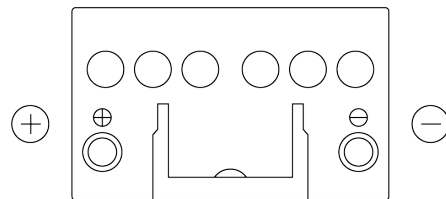

Product overview

Batteries for Cars

Formula FB451

Part number	FB451
Technology	Flooded
EAN/GTIN	3661024044486
Voltage	12 V
Capacity	45 Ah
CCA	330 A
Length	220 mm
Width	135 mm
Height	225 mm
Box size	E02
Polarity	ETN 1
Terminal Type	EN taper post
Hold Down	B1
Weights (subject of variation)	12.50 kg

Polarity

Terminal Type

Positive Terminal

Negative Terminal

Hold Down

Design, features and specifications are subject to change without notice. We disclaim any representation or warranty, express or implied, concerning the data or recommendations, and in no event shall be liable for any loss or damage claimed to have arisen as a result. Some products may not be available in your local market.