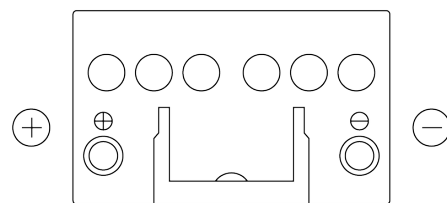

Product overview

Batteries for Cars

Plus CB451

Part number	CB451
Technology	Flooded
EAN/GTIN	3661024014489
Voltage	12 V
Capacity	45 Ah
CCA	330 A
Length	220 mm
Width	135 mm
Height	225 mm
Box size	E02
Polarity	ETN 1
Terminal Type	EN taper post
Hold Down	B1
Weights (subject of variation)	12.50 kg

Polarity

Terminal Type

Positive Terminal

Negative Terminal

Hold Down

Design, features and specifications are subject to change without notice. We disclaim any representation or warranty, express or implied, concerning the data or recommendations, and in no event shall be liable for any loss or damage claimed to have arisen as a result. Some products may not be available in your local market.