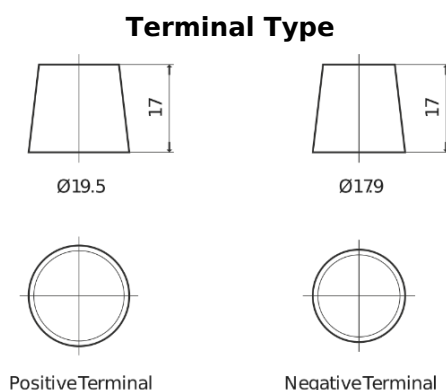

**Product overview**

Batteries for Cars

**Formula FB455**

Part number	FB455
Technology	Flooded
EAN/GTIN	3661024044387
Voltage	12 V
Capacity	45.0 Ah
CCA	330 A
Length	237 mm
Width	127 mm
Height	227 mm
Box size	B24
Polarity	ETN 1
Terminal Type	EN taper post
Hold Down	B0
Weights (subject of variation)	11.40 kg