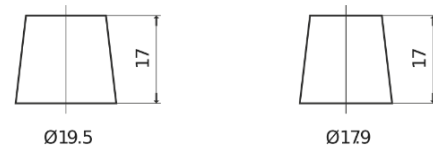

**Product overview**

Batteries for Cars

**Formula FB451**

Part number	FB451
Technology	Flooded
EAN/GTIN	3661024044486
Voltage	12 V
Capacity	45.0 Ah
CCA	330 A
Length	220 mm
Width	135 mm
Height	225 mm
Box size	E02
Polarity	ETN 1
Terminal Type	EN taper post
Hold Down	B1
Weights (subject of variation)	12.50 kg

**Polarity**

**Terminal Type**

Positive Terminal

Negative Terminal

**Hold Down**

Design, features and specifications are subject to change without notice. We disclaim any representation or warranty, express or implied, concerning the data or recommendations, and in no event shall be liable for any loss or damage claimed to have arisen as a result. Some products may not be available in your local market.