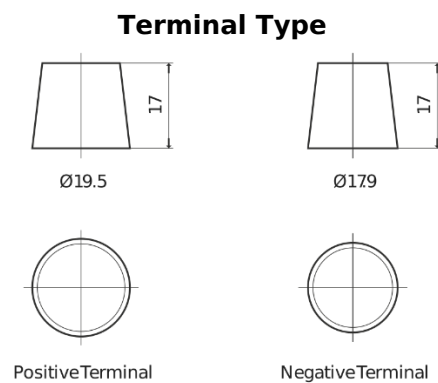

Product overview

Batteries for Trucks, Buses, Construction, Agriculture

StartPRO TG1353

Part number	TG1353
Technology	Flooded
EAN/GTIN	3661024055543
Voltage	12 V
Capacity	135 Ah
CCA	1000 A
Length	514 mm
Width	218 mm
Height	210 mm
Box size	DB9
Polarity	ETN 3
Terminal Type	EN taper post
Hold Down	B0
Weights (subject of variation)	39.80 kg