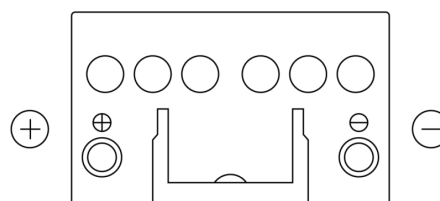

Product overview

Batteries for Cars

Formula FB451

Part number	FB451
Technology	Flooded
EAN/GTIN	3661024044486
Voltage	12 V
Capacity	45.0 Ah
CCA	330 A
Length	220 mm
Width	135 mm
Height	225 mm
Box size	E02
Polarity	ETN 1
Terminal Type	EN taper post
Hold Down	B1
Weights (subject of variation)	12.50 kg

Polarity

Terminal Type

Hold Down

Design, features and specifications are subject to change without notice. We disclaim any representation or warranty, express or implied, concerning the data or recommendations, and in no event shall be liable for any loss or damage claimed to have arisen as a result. Some products may not be available in your local market.