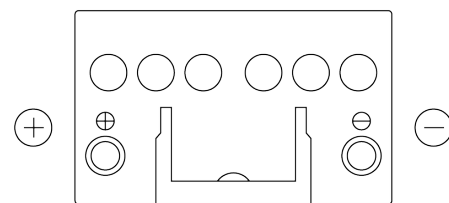

**Product overview**

Batteries for Cars

**Formula FB451**

Part number	FB451
Technology	Flooded
EAN/GTIN	3661024044486
Voltage	12 V
Capacity	45.0 Ah
CCA	330 A
Length	220 mm
Width	135 mm
Height	225 mm
Box size	E02
Polarity	ETN 1
Terminal Type	EN taper post
Hold Down	B1
Weights (subject of variation)	12.50 kg

**Polarity**

**Terminal Type**

Positive Terminal

Negative Terminal

**Hold Down**

Design, features and specifications are subject to change without notice. We disclaim any representation or warranty, express or implied, concerning the data or recommendations, and in no event shall be liable for any loss or damage claimed to have arisen as a result. Some products may not be available in your local market.