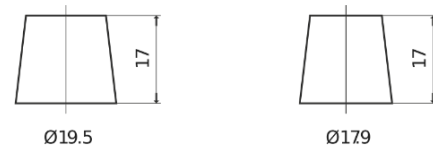

Product overview

Batteries for Cars

Formula FB451

Part number	FB451
Technology	Flooded
EAN/GTIN	3661024044486
Voltage	12 V
Capacity	45.0 Ah
CCA	330 A
Length	220 mm
Width	135 mm
Height	225 mm
Box size	E02
Polarity	ETN 1
Terminal Type	EN taper post
Hold Down	B1
Weights (subject of variation)	12.50 kg

Polarity

Terminal Type

Positive Terminal

Negative Terminal

Hold Down

Design, features and specifications are subject to change without notice. We disclaim any representation or warranty, express or implied, concerning the data or recommendations, and in no event shall be liable for any loss or damage claimed to have arisen as a result. Some products may not be available in your local market.