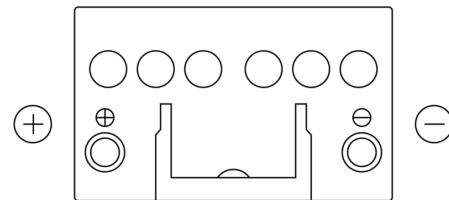

Product overview

Batteries for Cars

Formula FB451

Part number	FB451
Technology	Flooded
EAN/GTIN	3661024044486
Voltage	12 V
Capacity	45.0 Ah
CCA	330 A
Length	220 mm
Width	135 mm
Height	225 mm
Box size	E02
Polarity	ETN 1
Terminal Type	EN taper post
Hold Down	B1
Weights (subject of variation)	12.50 kg

Polarity

Terminal Type

Positive Terminal

Negative Terminal

Hold Down

Design, features and specifications are subject to change without notice. We disclaim any representation or warranty, express or implied, concerning the data or recommendations, and in no event shall be liable for any loss or damage claimed to have arisen as a result. Some products may not be available in your local market.