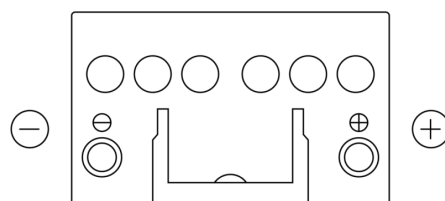

Product overview

Batteries for Cars

Formula FB450

Part number	FB450
Technology	Flooded
EAN/GTIN	3661024044493
Voltage	12 V
Capacity	45.0 Ah
CCA	330 A
Length	220 mm
Width	135 mm
Height	225 mm
Box size	E02
Polarity	ETN 0
Terminal Type	EN taper post
Hold Down	B1
Weights (subject of variation)	12.50 kg

Polarity

Terminal Type

Hold Down

Design, features and specifications are subject to change without notice. We disclaim any representation or warranty, express or implied, concerning the data or recommendations, and in no event shall be liable for any loss or damage claimed to have arisen as a result. Some products may not be available in your local market.