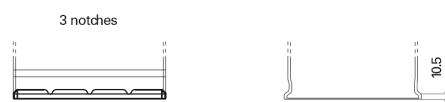

Product overview

Batteries for Cars

Formula FB450

Part number	FB450
Technology	Flooded
EAN/GTIN	3661024044493
Voltage	12 V
Capacity	45.0 Ah
CCA	330 A
Length	220 mm
Width	135 mm
Height	225 mm
Box size	E02
Polarity	ETN 0
Terminal Type	EN taper post
Hold Down	B1
Weights (subject of variation)	12.50 kg

Polarity

Terminal Type

Hold Down

Design, features and specifications are subject to change without notice. We disclaim any representation or warranty, express or implied, concerning the data or recommendations, and in no event shall be liable for any loss or damage claimed to have arisen as a result. Some products may not be available in your local market.