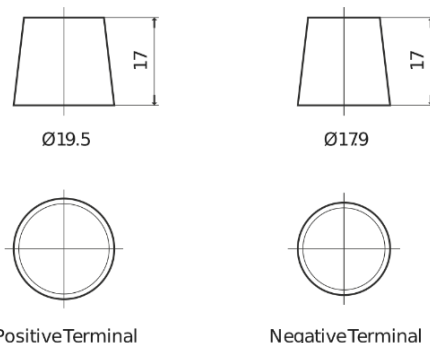

Terminal Type

Hold Down

Design, features and specifications are subject to change without notice. We disclaim any representation or warranty, express or implied, concerning the data or recommendations, and in no event shall be liable for any loss or damage claimed to have arisen as a result. Some products may not be available in your local market.