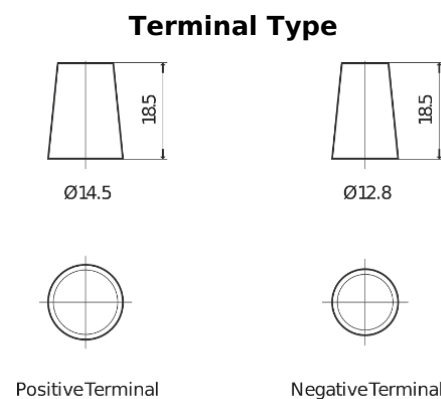

**Product overview**

Batteries for Cars

**Formula FB357**

Part number	FB357
Technology	Flooded
EAN/GTIN	3661024044349
Voltage	12 V
Capacity	35.0 Ah
CCA	240 A
Length	187 mm
Width	127 mm
Height	220 mm
Box size	B19
Polarity	ETN 1
Terminal Type	JIS taper post
Hold Down	B0
Weights (subject of variation)	8.90 kg