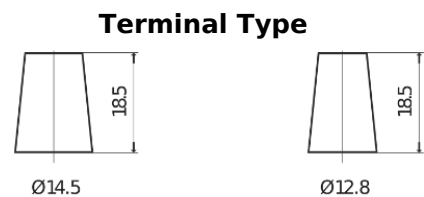

**Product overview**

Batteries for Cars

**Formula FB357**

Part number	FB357
Technology	Flooded
EAN/GTIN	3661024044349
Voltage	12 V
Capacity	35.0 Ah
CCA	240 A
Length	187 mm
Width	127 mm
Height	220 mm
Box size	B19
Polarity	ETN 1
Terminal Type	JIS taper post
Hold Down	B0
Weights (subject of variation)	8.90 kg