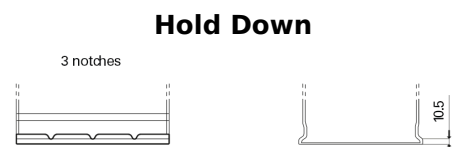

Product overview

Batteries for Cars

Formula FB356A

Part number	FB356A
Technology	Flooded
EAN/GTIN	3661024044882
Voltage	12 V
Capacity	35.0 Ah
CCA	240 A
Length	187 mm
Width	127 mm
Height	220 mm
Box size	B19
Polarity	ETN 0
Terminal Type	JIS taper post
Hold Down	Korean B1 Long
Weights (subject of variation)	8.90 kg