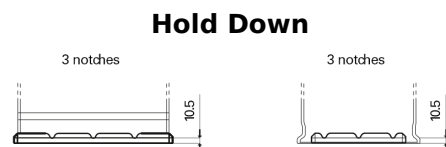

Product overview

Batteries for Trucks, Buses, Construction, Agriculture

StartPRO TG1355

Part number	TG1355
Technology	Flooded
EAN/GTIN	3661024055529
Voltage	12 V
Capacity	135 Ah
CCA	1000 A
Length	514 mm
Width	175 mm
Height	210 mm
Box size	DB8
Polarity	ETN 3
Terminal Type	EN taper post
Hold Down	B3
Weights (subject of variation)	36.00 kg