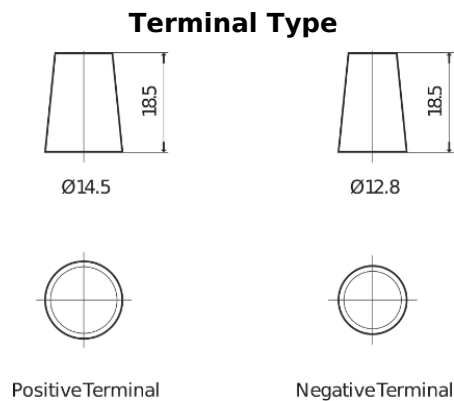

Product overview

Batteries for Cars

Formula FB356A

Part number	FB356A
Technology	Flooded
EAN/GTIN	3661024044882
Voltage	12 V
Capacity	35.0 Ah
CCA	240 A
Length	187 mm
Width	127 mm
Height	220 mm
Box size	B19
Polarity	ETN 0
Terminal Type	JIS taper post
Hold Down	Korean B1 Long
Weights (subject of variation)	8.90 kg