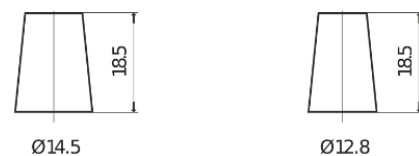

Terminal Type