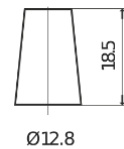

Product overview

Batteries for Cars

Formula FB356A

Part number	FB356A
Technology	Flooded
EAN/GTIN	3661024044882
Voltage	12 V
Capacity	35.0 Ah
CCA	240 A
Length	187 mm
Width	127 mm
Height	220 mm
Box size	B19
Polarity	ETN 0
Terminal Type	JIS taper post
Hold Down	Korean B1 Long
Weights (subject of variation)	8.90 kg

Polarity

Terminal Type

Positive Terminal

Negative Terminal

Hold Down

Design, features and specifications are subject to change without notice. We disclaim any representation or warranty, express or implied, concerning the data or recommendations, and in no event shall be liable for any loss or damage claimed to have arisen as a result. Some products may not be available in your local market.