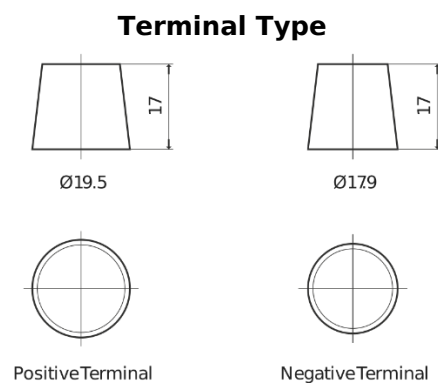

Product overview

Batteries for Trucks, Buses, Construction, Agriculture

StartPRO TG1355

Part number	TG1355
Technology	Flooded
EAN/GTIN	3661024055529
Voltage	12 V
Capacity	135 Ah
CCA	1000 A
Length	514 mm
Width	175 mm
Height	210 mm
Box size	DB8
Polarity	ETN 3
Terminal Type	EN taper post
Hold Down	B3
Weights (subject of variation)	36.00 kg