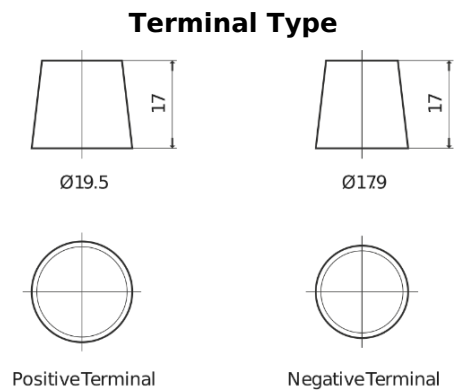

Product overview

Batteries for Cars

Formula Xtreme FA955

Part number	FA955
Technology	Flooded
EAN/GTIN	3661024044196
Voltage	12 V
Capacity	95.0 Ah
CCA	800 A
Length	306 mm
Width	173 mm
Height	222 mm
Box size	D31
Polarity	ETN 1
Terminal Type	EN taper post
Hold Down	Korean B1
Weights (subject of variation)	21.40 kg