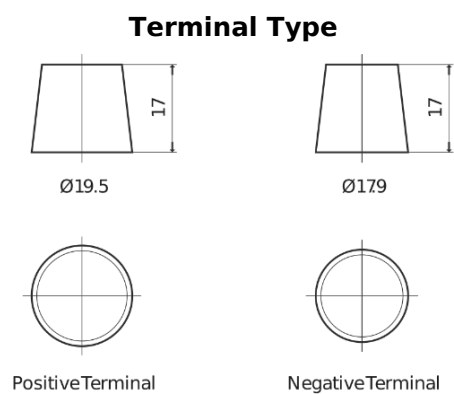

Product overview

Batteries for Cars

Formula Xtreme FA954

Part number	FA954
Technology	Flooded
EAN/GTIN	3661024044189
Voltage	12 V
Capacity	95.0 Ah
CCA	800 A
Length	306 mm
Width	173 mm
Height	222 mm
Box size	D31
Polarity	ETN 0
Terminal Type	EN taper post
Hold Down	Korean B1
Weights (subject of variation)	21.40 kg