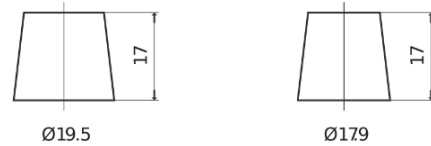

Product overview

Batteries for Cars

Formula Xtreme FA852

Part number	FA852
Technology	Flooded
EAN/GTIN	3661024044295
Voltage	12 V
Capacity	85.0 Ah
CCA	800 A
Length	315 mm
Width	175 mm
Height	175 mm
Box size	LB4
Polarity	ETN 0
Terminal Type	EN taper post
Hold Down	B13
Weights (subject of variation)	18.60 kg

Polarity

Terminal Type

Positive Terminal

Negative Terminal

Hold Down

Design, features and specifications are subject to change without notice. We disclaim any representation or warranty, express or implied, concerning the data or recommendations, and in no event shall be liable for any loss or damage claimed to have arisen as a result. Some products may not be available in your local market.