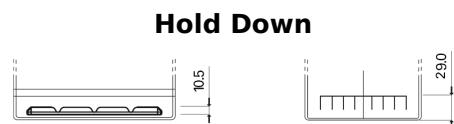

Product overview

Batteries for Cars

Formula Xtreme FA755

Part number	FA755
Technology	Flooded
EAN/GTIN	3661024044172
Voltage	12 V
Capacity	75.0 Ah
CCA	630 A
Length	270 mm
Width	173 mm
Height	222 mm
Box size	D26
Polarity	ETN 1
Terminal Type	EN taper post
Hold Down	Korean B1+B6
Weights (subject of variation)	17.40 kg