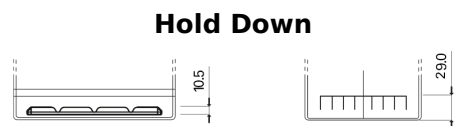

Product overview

Batteries for Cars

Formula Xtreme FA754

Part number	FA754
Technology	Flooded
EAN/GTIN	3661024044165
Voltage	12 V
Capacity	75.0 Ah
CCA	630 A
Length	270 mm
Width	173 mm
Height	222 mm
Box size	D26
Polarity	ETN 0
Terminal Type	EN taper post
Hold Down	Korean B1+B6
Weights (subject of variation)	17.40 kg