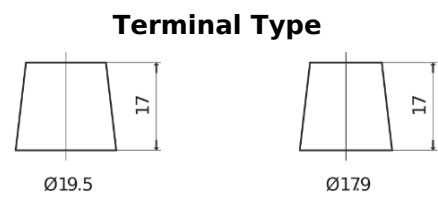

Product overview

Batteries for Cars

Formula Xtreme FA754

Part number	FA754
Technology	Flooded
EAN/GTIN	3661024044165
Voltage	12 V
Capacity	75.0 Ah
CCA	630 A
Length	270 mm
Width	173 mm
Height	222 mm
Box size	D26
Polarity	ETN 0
Terminal Type	EN taper post
Hold Down	Korean B1+B6
Weights (subject of variation)	17.40 kg