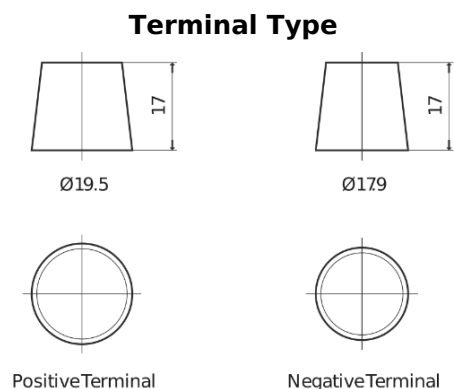

Product overview

Batteries for Cars

Formula Xtreme FA754

Part number	FA754
Technology	Flooded
EAN/GTIN	3661024044165
Voltage	12 V
Capacity	75.0 Ah
CCA	630 A
Length	270 mm
Width	173 mm
Height	222 mm
Box size	D26
Polarity	ETN 0
Terminal Type	EN taper post
Hold Down	Korean B1+B6
Weights (subject of variation)	17.40 kg