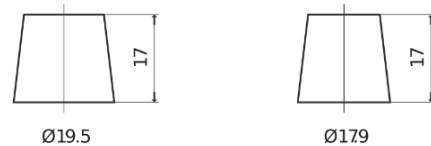

Product overview

Batteries for Cars

Formula Xtreme FA722

| | |
|--------------------------------|---------------|
| Part number | FA722 |
| Technology | Flooded |
| EAN/GTIN | 3661024044288 |
| Voltage | 12 V |
| Capacity | 72.0 Ah |
| CCA | 720 A |
| Length | 278 mm |
| Width | 175 mm |
| Height | 175 mm |
| Box size | LB3 |
| Polarity | ETN 0 |
| Terminal Type | EN taper post |
| Hold Down | B13 |
| Weights (subject of variation) | 15.90 kg |

Polarity

Terminal Type

Positive Terminal

Negative Terminal

Hold Down

Design, features and specifications are subject to change without notice. We disclaim any representation or warranty, express or implied, concerning the data or recommendations, and in no event shall be liable for any loss or damage claimed to have arisen as a result. Some products may not be available in your local market.