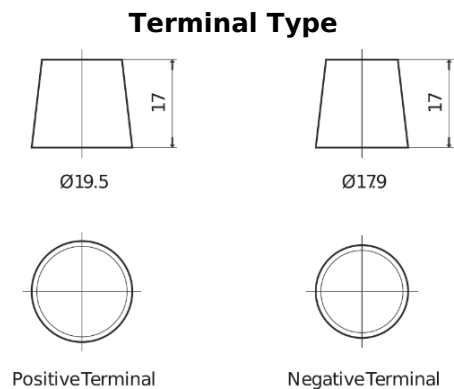

**Product overview**

Batteries for Cars

**Formula Xtreme FA654**

Part number	FA654
Technology	Flooded
EAN/GTIN	3661024044141
Voltage	12 V
Capacity	65.0 Ah
CCA	580 A
Length	230 mm
Width	173 mm
Height	222 mm
Box size	D23
Polarity	ETN 0
Terminal Type	EN taper post
Hold Down	Korean B1
Weights (subject of variation)	16.00 kg