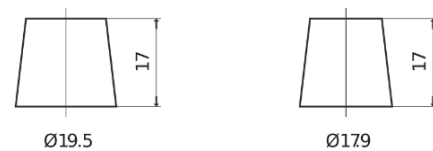

**Product overview**

Batteries for Cars

**Formula Xtreme FA472**

Part number	FA472
Technology	Flooded
EAN/GTIN	3661024044264
Voltage	12 V
Capacity	47.0 Ah
CCA	450 A
Length	207 mm
Width	175 mm
Height	175 mm
Box size	LB1
Polarity	ETN 0
Terminal Type	EN taper post
Hold Down	B13
Weights (subject of variation)	11.40 kg

**Polarity**

**Terminal Type**

Positive Terminal

Negative Terminal

**Hold Down**

Design, features and specifications are subject to change without notice. We disclaim any representation or warranty, express or implied, concerning the data or recommendations, and in no event shall be liable for any loss or damage claimed to have arisen as a result. Some products may not be available in your local market.