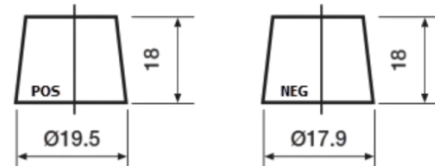

Product overview

Batteries for Cars

Formula Xtreme FA456

Part number	FA456
Technology	Flooded
EAN/GTIN	3661024044127
Voltage	12 V
Capacity	45.0 Ah
CCA	390 A
Length	237 mm
Width	127 mm
Height	227 mm
Box size	B24
Polarity	ETN 0
Terminal Type	JIS taper post
Hold Down	B1
Weights (subject of variation)	11.80 kg

Polarity

Terminal Type

Remove T1 adapter for T3

Hold Down

Design, features and specifications are subject to change without notice. We disclaim any representation or warranty, express or implied, concerning the data or recommendations, and in no event shall be liable for any loss or damage claimed to have arisen as a result. Some products may not be available in your local market.