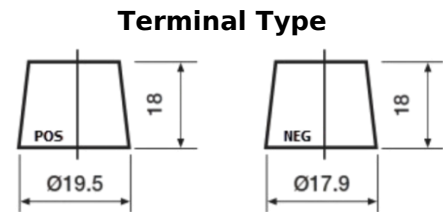

Product overview

Batteries for Cars

Formula Xtreme FA406

Part number	FA406
Technology	Flooded
EAN/GTIN	3661024047005
Voltage	12 V
Capacity	40.0 Ah
CCA	350 A
Length	187 mm
Width	127 mm
Height	220 mm
Box size	B19
Polarity	ETN 0
Terminal Type	JIS taper post
Hold Down	B1
Weights (subject of variation)	9.30 kg

Remove T1 adapter for T3

Hold Down

Design, features and specifications are subject to change without notice. We disclaim any representation or warranty, express or implied, concerning the data or recommendations, and in no event shall be liable for any loss or damage claimed to have arisen as a result. Some products may not be available in your local market.