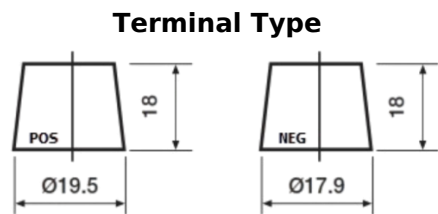

Product overview

Batteries for Cars

Formula Xtreme FA406

Part number	FA406
Technology	Flooded
EAN/GTIN	3661024047005
Voltage	12 V
Capacity	40.0 Ah
CCA	350 A
Length	187 mm
Width	127 mm
Height	220 mm
Box size	B19
Polarity	ETN 0
Terminal Type	JIS taper post
Hold Down	B1
Weights (subject of variation)	9.30 kg

Remove T1 adapter for T3

Hold Down

Design, features and specifications are subject to change without notice. We disclaim any representation or warranty, express or implied, concerning the data or recommendations, and in no event shall be liable for any loss or damage claimed to have arisen as a result. Some products may not be available in your local market.