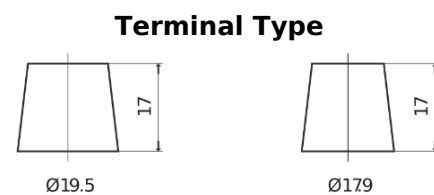

Product overview

Batteries for Trucks, Buses, Construction, Agriculture

EndurancePRO EFB EX2253

Part number	EX2253
Technology	EFB
EAN/GTIN	3661024036702
Voltage	12 V
Capacity	225.0 Ah
CCA	1150 A
Length	518 mm
Width	274 mm
Height	240 mm
Box size	D06
Polarity	ETN 3
Terminal Type	EN taper post
Hold Down	B0
Weights (subject of variation)	60.10 kg