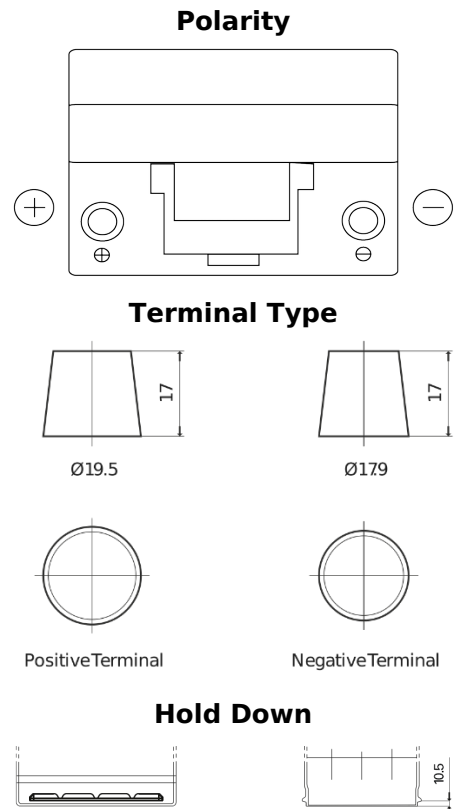

Product overview

Batteries for Cars

Formula FB955

Part number	FB955
Technology	Flooded
EAN/GTIN	3661024044462
Voltage	12 V
Capacity	95 Ah
CCA	760 A
Length	306 mm
Width	173 mm
Height	222 mm
Box size	D31
Polarity	ETN 1
Terminal Type	EN taper post
Hold Down	Korean B1
Weights (subject of variation)	20.60 kg