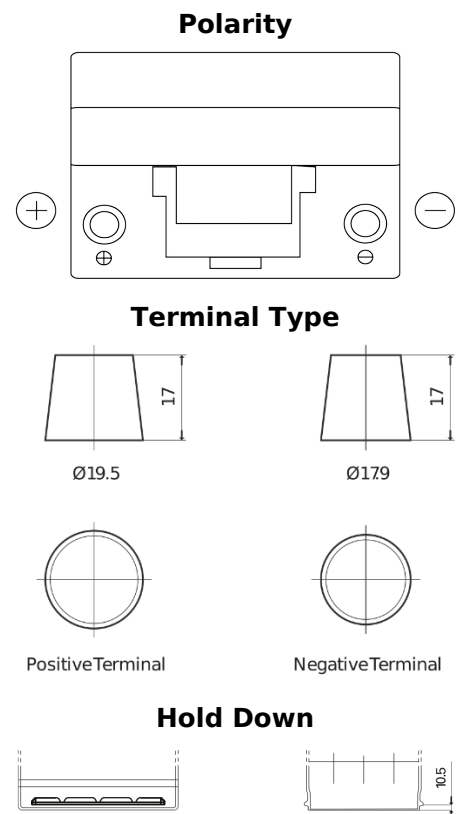

**Product overview**

Batteries for Cars

**Excell EB955**

Part number	EB955
Technology	Flooded
EAN/GTIN	3661024034463
Voltage	12 V
Capacity	95 Ah
CCA	760 A
Length	306 mm
Width	173 mm
Height	222 mm
Box size	D31
Polarity	ETN 1
Terminal Type	EN taper post
Hold Down	Korean B1
Weights (subject of variation)	20.60 kg