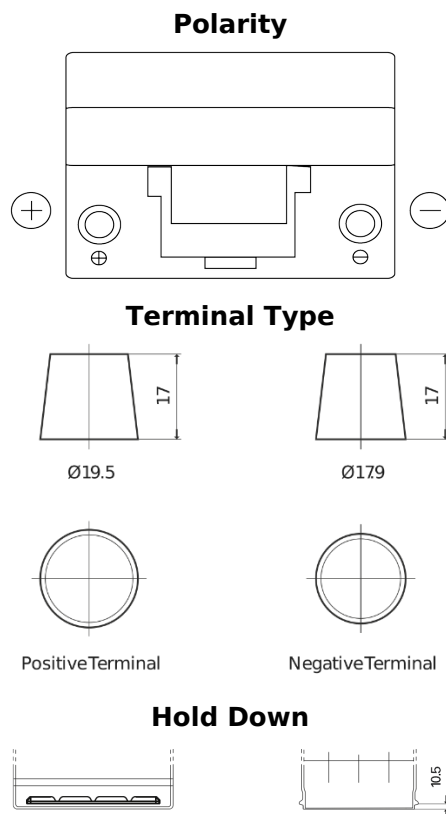

Product overview

Batteries for Cars

Excell EB955

Part number	EB955
Technology	Flooded
EAN/GTIN	3661024034463
Voltage	12 V
Capacity	95 Ah
CCA	760 A
Length	306 mm
Width	173 mm
Height	222 mm
Box size	D31
Polarity	ETN 1
Terminal Type	EN taper post
Hold Down	Korean B1
Weights (subject of variation)	20.60 kg