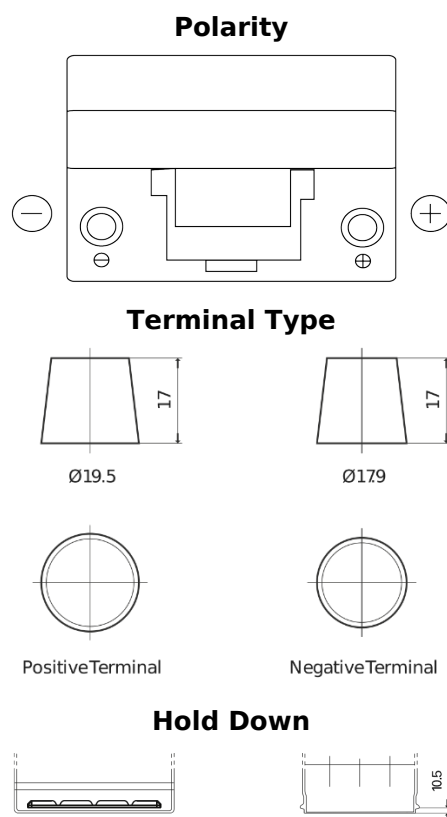

**Product overview**

Batteries for Cars

**Technica TB954**

Part number	TB954
Technology	Flooded
EAN/GTIN	3661024054454
Voltage	12 V
Capacity	95 Ah
CCA	760 A
Length	306 mm
Width	173 mm
Height	222 mm
Box size	D31
Polarity	ETN 0
Terminal Type	EN taper post
Hold Down	Korean B1
Weights (subject of variation)	20.60 kg