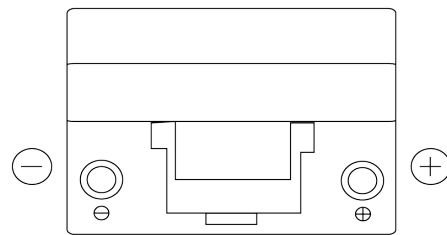

Product overview

Batteries for Cars

Formula FB954

Part number	FB954
Technology	Flooded
EAN/GTIN	3661024044455
Voltage	12 V
Capacity	95 Ah
CCA	760 A
Length	306 mm
Width	173 mm
Height	222 mm
Box size	D31
Polarity	ETN 0
Terminal Type	EN taper post
Hold Down	Korean B1
Weights (subject of variation)	20.60 kg

Polarity

Terminal Type

Positive Terminal

Negative Terminal

Hold Down

Design, features and specifications are subject to change without notice. We disclaim any representation or warranty, express or implied, concerning the data or recommendations, and in no event shall be liable for any loss or damage claimed to have arisen as a result. Some products may not be available in your local market.