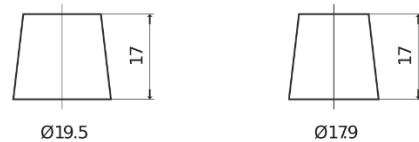

Product overview

Batteries for Cars

Formula FB954

Part number	FB954
Technology	Flooded
EAN/GTIN	3661024044455
Voltage	12 V
Capacity	95 Ah
CCA	760 A
Length	306 mm
Width	173 mm
Height	222 mm
Box size	D31
Polarity	ETN 0
Terminal Type	EN taper post
Hold Down	Korean B1
Weights (subject of variation)	20.60 kg

Polarity

Terminal Type

Positive Terminal

Negative Terminal

Hold Down

Design, features and specifications are subject to change without notice. We disclaim any representation or warranty, express or implied, concerning the data or recommendations, and in no event shall be liable for any loss or damage claimed to have arisen as a result. Some products may not be available in your local market.